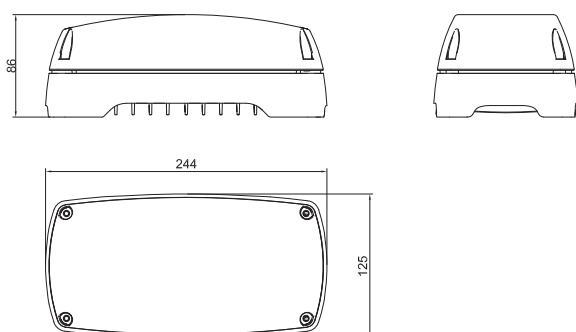

Mini Vandalite LED

The Mini Vandalite LED is a ceiling or wall-mounted security and amenity lighting luminaire. It delivers low-energy lighting all night long. Its translucent bowl provides excellent light distribution for low-level lighting of walls, corridors and surroundings. Mini Vandalite's robust, vandal-resistant construction makes it suitable for both outdoor and indoor applications.

Product ID	L (mm)	W (mm)	H (mm)
BCW098	244	125	86

Dimensions in mm (Nominal)

MINI VANDALITE LED

Family Name	Mini Vandalite
Model	BCW098
Lumen/ Watt	900lm/ 17W 600lm/ 12W
Lamp Colour	4000K
Colour Rendering Index (CRI)	≥85
Flex and Plug	Not included
Lifetime (L70)	50,000hrs
Optics	120D
Driver	Integrated driver